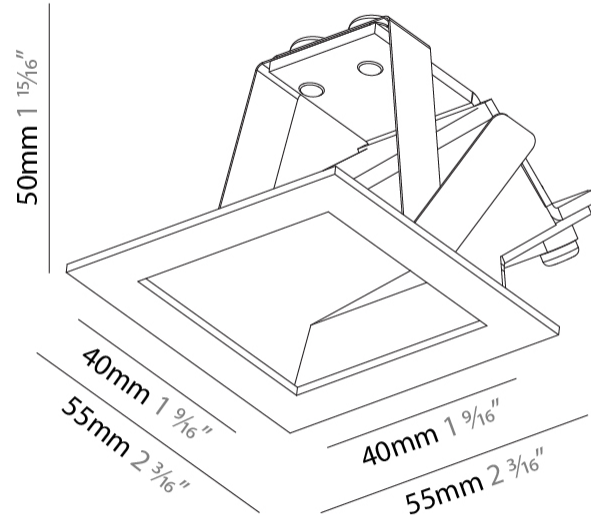

GENERAL

Series: Delight
Subseries: Delight Gooo!
Brand: Prolicht
Division: Architectural
Mounting Type: Recessed
Mounting Location: Wall
Subcategory: Step Light

PHYSICAL

Shape: Square
Length (mm): 55
Length (in): 2 3/16
Height (mm): 55
Depth (mm): 50
Height (in): 2 3/16
Depth (in): 1 15/16
Ceiling Thickness (mm): 10-15
Ceiling Thickness (in): 3/8 - 9/16
Min. Recessing Depth (mm): 15
Min. Recessing Depth (in): 9/16
Light Distribution: Asymmetric
Weight (kg): 0.11
Weight (lbs): 0.25
Fixture Finish: SSR / BKV / CWI / CRY / HAB / UFT / ITA / RUA / FTG / MYG / LOD / PUS / FRO / FUP / KIA / POP / BLS / SPG / MEY / GOH / GUM / CHC / COM / ABZ / JAG / OBR / MOS / ROR
Fixture Material: Aluminum

ELECTRICAL

Lamp Type: LED (Zhaga Standard)
Input Wattage (W): 2.2
Total Output Wattage (W): 2
Dimming: Tri-Mode (Non-Dimming and Phase Dimming (120Vac only) and 0-10V Dimming)
Driver Included: No
Driver Location: Remote
Driver Type: Constant Current - Universal
Input Voltage (V): 120 - 277
Constant Current (MA): 700

LED

Number of LEDs: 1
Color Temperature (°K): 2700 / 3000 / 4000
Max. Delivered Lumen (lm): 50
Nominal Lumen (lm): 170
CRI: >90 CRI
Lamp Life (hrs): 50000

OPTICAL

RATINGS AND CERTIFICATIONS

Certified By: Certified for North American Standards
IP rating: IP20