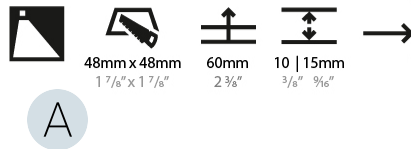

GENERAL

Series: Delight
 Subseries: Delight Gooo!
 Brand: Prolicht
 Division: Architectural
 Mounting Type: Recessed
 Mounting Location: Wall
 Subcategory: Step Light

PHYSICAL

Shape: Square
 Length (mm): 55
 Length (in): 2 3/16
 Height (mm): 55
 Depth (mm): 50
 Height (in): 2 3/16
 Depth (in): 1 15/16
 Ceiling Thickness (mm): 10-15
 Ceiling Thickness (in): 3/8 - 9/16
 Min. Recessing Depth (mm): 15
 Min. Recessing Depth (in): 9/16
 Light Distribution: Asymmetric
 Weight (kg): 0.11
 Weight (lbs): 0.25
 Fixture Finish: SSR / BKV / CWI / CRY / HAB / UFT / ITA / RUA / FTG / MYG / LOD / PUS / FRO / FUP / KIA / POP / BLS / SPG / MEY / GOH / GUM / CHC / COM / ABZ / JAG / OBR / MOS / ROR
 Fixture Material: Aluminum

LED

Number of LEDs: 1
 Color Temperature (°K): 2700 / 3000 / 4000
 Max. Delivered Lumen (lm): 50
 Nominal Lumen (lm): 170
 CRI: >90 CRI
 Lamp Life (hrs): 50000

OPTICAL

RATINGS AND CERTIFICATIONS

Certified By: Certified for North American Standards
 IP rating: IP20