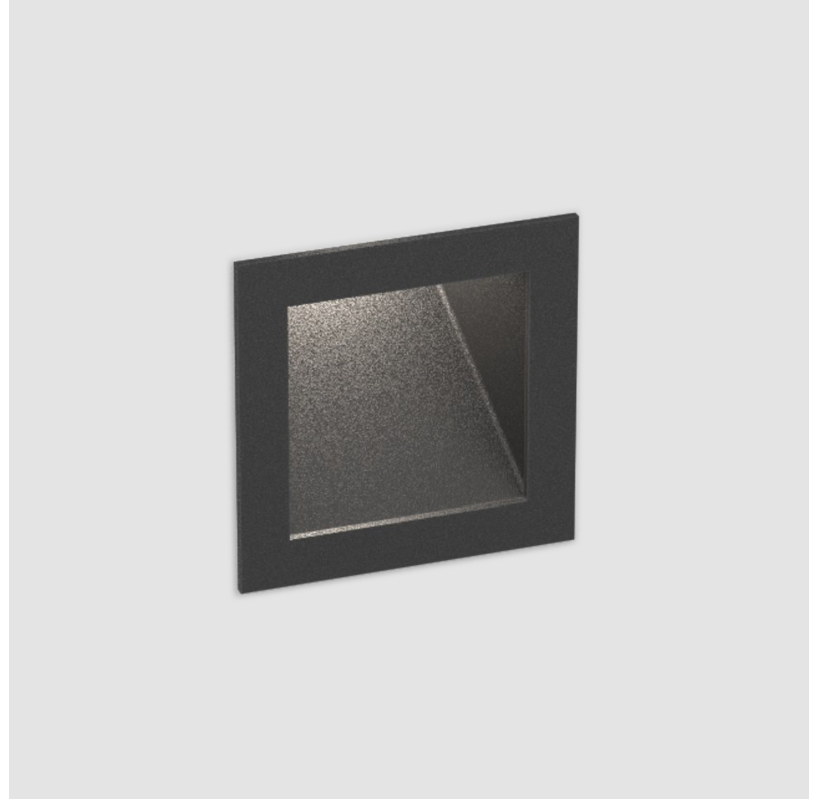

PROJECT	_____
TYPE	_____
SPECIFIER	_____
QUANTITY	_____
DATE	_____

DELIGHT GOOO! RECESSED

A35644- _____ - _____

base number Color _____ Finishes _____
 Temperature _____ (Diamond)

- To build a product code in our configurator select the specify button on the base model # product page
- To build a manual product code on this datasheet choose from the options listed below in blue font and add the suffix to the base model #

GENERAL

Series: Delight
 Subseries: Delight Gooo!
 Brand: Prolicht
 Division: Architectural
 Mounting Type: Recessed
 Mounting Location: Wall
 Subcategory: Step Light

PHYSICAL

Shape: Square
 Length (mm): 55
 Length (in): 2 3/16
 Height (mm): 55
 Depth (mm): 50
 Height (in): 2 3/16
 Depth (in): 1 15/16
 Ceiling Thickness (mm): 10-15
 Ceiling Thickness (in): 3/8 - 9/16
 Min. Recessing Depth (mm): 15
 Min. Recessing Depth (in): 9/16
 Light Distribution: Asymmetric
 Weight (kg): 0.11
 Weight (lbs): 0.25
 Fixture Finish: SSR / BKV / CWI / CRY / HAB / UFT / ITA / RUA / FTG / MYG / LOD / PUS / FRO / FUP / KIA / POP / BLS / SPG / MEY / GOH / GUM / CHC / COM / ABZ / JAG / OBR / MOS / ROR
 Fixture Material: Aluminum

DELIGHT GOOO! RECESSED

A35644-

PROJECT

TYPE

SPECIFIER

QUANTITY

DATE

A